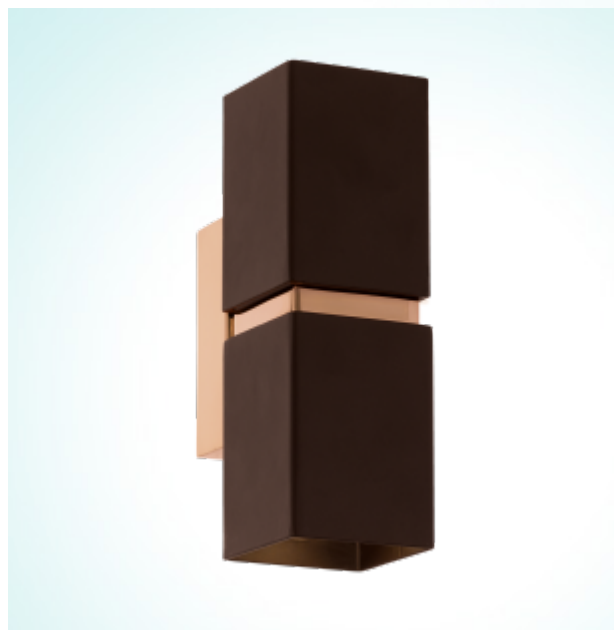

95379

PASSA

General Information

Article:	95379
Lighting Type:	wall luminaire
Collection:	Style
EAN Code:	9002759953799

Dimensions

Depth:	55 mm
Height:	170 mm
Overhang:	85 mm
Weight:	0.922 kg

Illuminant

Socket:	GU10
Illuminant:	GU10-LED
Delivery:	incl.
Wattage:	2x 3.3W
Luminous Flux:	2x 240 lm
Luminous Colour:	3000K warm white
Average Lifetime:	15,000 h
Colour Rendering Index:	>80 Ra
Energy Efficiency:	A+
Suitable for:	A++ - E
kWh/1000:	3.00
Info on Recycling:	more Information

Detailed Information

Material & Colour

Enclosure Material:	steel
Enclosure Colour:	brown, copper

Technical Information

Protection Rating:	IP20
Protection Class:	1
Line Voltage:	220-240V,50/60Hz
Operation Voltage:	220-240V,50/60Hz

LED

Technical changes reserved